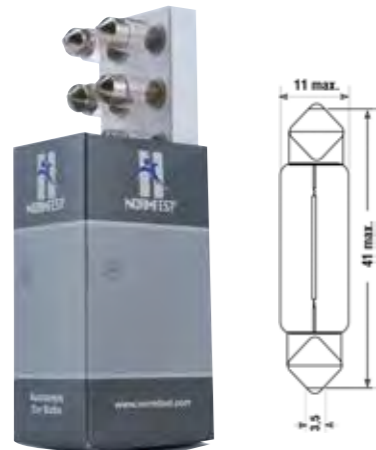

Tubular lamp 8.5x8

28 mm

- Item no. 3720-064-111
- 10W