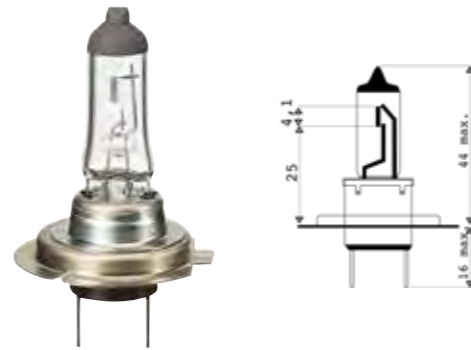

H7

- Up to 100% more light on the road
- Up to 100% longer life (LL)

Item no.	Implementation	Base
3720-064-274	24V H7 70W HD LL, Osram Truckstar Pro	Px26d

H7

Item no.	Implementation	Base
3720-064-273	24V H7 70W HD LL	Px26d

Item no.	Implementation	Base
3723-064-211	24V H7 70W	Px26d

H4

Item no.	Implementation	Base
3720-064-272	24V H4 70/75W HD LL	P43t

Item no.	Implementation	Base
3723-064-196	24V H4 70/75W	P43t
3723-064-197	24V H4 70/75W HD	P43t

H1

Item no.	Implementation	Base
3720-064-270	24V H1 70W HD LL	P14.5s

Item no.	Implementation	Base
3723-064-155	24V H1 70W	P14.5s

H3

Item no.	Implementation	Base
3720-064-271	24V H3 70W HD LL	PK22s

Item no.	Implementation	Base
3723-064-151	24V H3 70W	PK22s

H11

► Item no. 3720-064-217

- Location: Main headlamps
- Operating voltage: 24V
- Power output: 70W
- Base designation: PGJ19-2
- Type: H11 e1