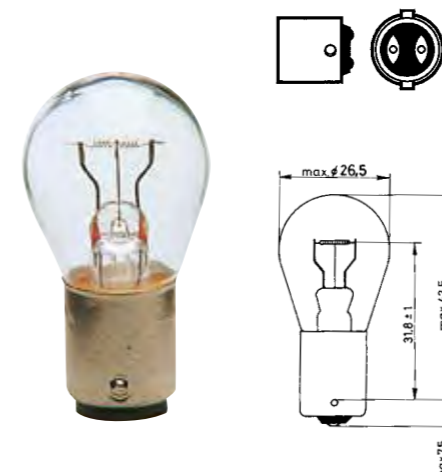

GAS DISCHARGE HEADLIGHT BULB D2R XENON

- ▶ Item no. 3720-064-223
- ▶ Product description
- For reflector headlights
- Approx. 4,000 Kelvin
- Voltage: 12 to 85
- Base: D2R
- Wattage: 35

GAS DISCHARGE HEADLIGHT BULB D1S XENON

- ▶ Item no. 3720-064-224
- ▶ Product description
- Approx. 4,000 Kelvin
- Base: D1S
- Wattage: 35

Electric discharge lamp

- ▶ Product description
- No mercury
- Nominal voltage 42 Volt
- ▶ Item no. 3720-064-225
- ▶ D3S 35W 3200 Lumen
- ▶ Item no. 3720-064-226
- ▶ D4S 35W 3200 Lumen
- ▶ Item no. 3720-064-227
- ▶ D4R 35W 2800 Lumen

BA15s base

- ▶ Item no. 3720-075-27
- ▶ 18W

- ▶ Item no. 3720-075-06
- ▶ 21W

- ▶ Item no. 3723-075-06
- ▶ 21W Normlight

BA15s base

21 W, for special applications

- ▶ Item no. 3720-075-05

BA15s base

5 W

- ▶ Item no. 3720-054-07

BA15s base

- ▶ Item no. 3720-050-07
- ▶ 5W

- ▶ Item no. 3720-050-08
- ▶ 10W

- ▶ Item no. 3723-050-07
- ▶ 5W Normlight

- ▶ Item no. 3723-050-08
- ▶ 10W Normlight

BAW15s base red Ford