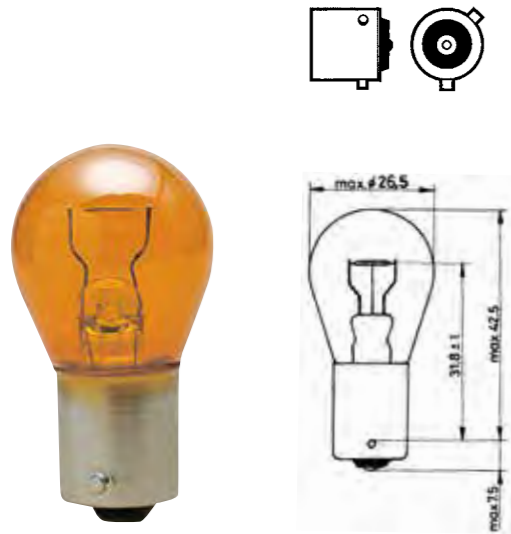

BAU15s base

- Item no. 3720-752-2
- 21W HD LL amber (yellow)