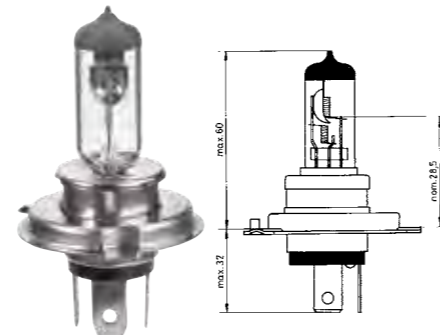

H4

Item no.	Implementation	Base
3720-064-272	24V H4 70/75W HD LL	P43t

Item no.	Implementation	Base
3723-064-196	24V H4 70/75W	P43t
3723-064-197	24V H4 70/75W HD	P43t

H1

Item no.	Implementation	Base
3720-064-270	24V H1 70W HD LL	P14.5s

Item no.	Implementation	Base
3723-064-155	24V H1 70W	P14.5s