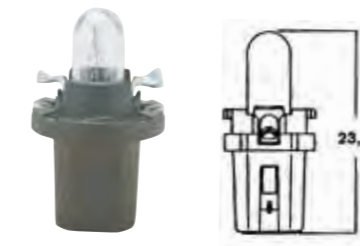

B8,5d

- Item no. 3720-027-419
- 1.2W, grey, suitable for tachographs