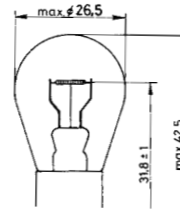

BA15s base

- Item no. 3720-075-35
- 18W

- Item no. 3720-075-11
- 21W

- Item no. 3720-752-1
- 21W HD LL

- Item no. 3723-075-11
- 21W Normlight

- Item no. 3723-751-1
- 21W HD Normlight