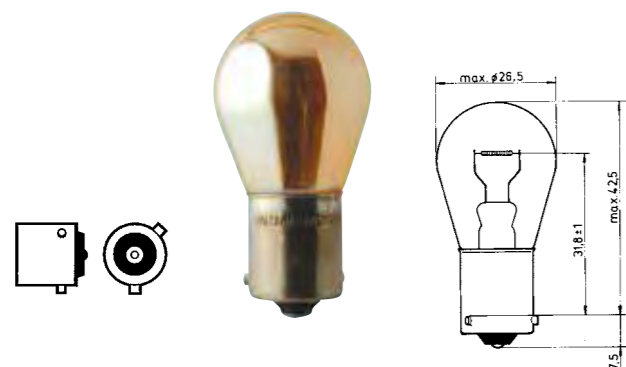

BAU 15s Silver Vision base

Glass colour silver, light colour yellow
21W, ideal for clear-glass indicators

- Item no. 3720-075-070