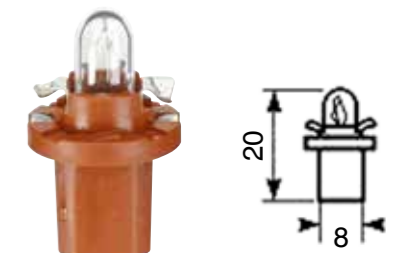

B9

- ▶ Item no. 3720-027-603
- ▶ 2.4W white

EBS R4

- ▶ Item no. 3720-027-605
- ▶ 1.2W, yellow

Bx8,5d

- ▶ Item no. 3720-027-600
- ▶ 1.2W, brown

01
Empty bulb box with foam insert for H1 and H7

► Item no. 3720-03-222