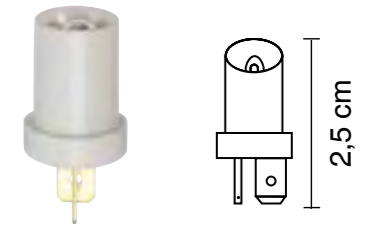

B9

- ▶ Item no. 3720-027-603
- ▶ 2.4W white

EBS R4

- ▶ Item no. 3720-027-605
- ▶ 1.2W, yellow

Bx8,5d

- ▶ Item no. 3720-027-600
- ▶ 1.2W, brown

01
Empty bulb box with foam insert for H1 and H7

► Item no. 3720-03-222