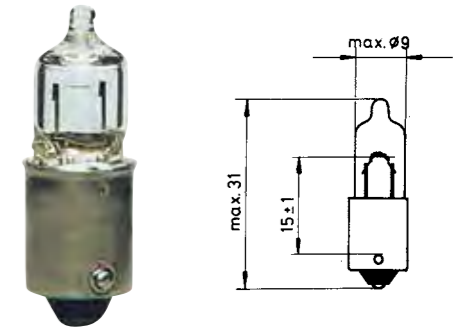

BAY9s base

- Item no. 3720-075-13
- 21W Halogen