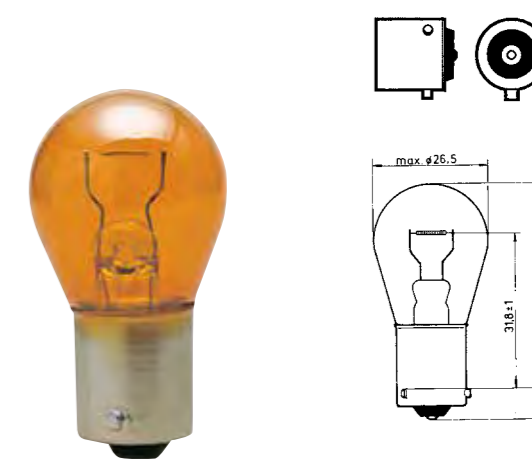

BAU15s base

- Item no. 3720-075-07
- 21W

- Item no. 3723-075-07
- amber (yellow) 21W Normlight