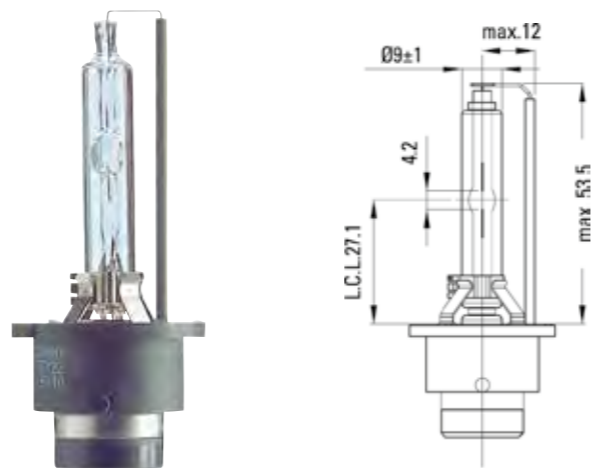

01
GAS DISCHARGE HEADLIGHT BULB D2S
XENON

► Item no. 3720-064-222

- Product description
- For projector headlights
- Approx. 4,100 Kelvin
- Voltage: 12 to 85
- Base: D2S
- Wattage: 35

02
GAS DISCHARGE HEADLIGHT BULB D2R
XENON

► Item no. 3720-064-223

- Product description
- For reflector headlights
- Approx. 4,000 Kelvin
- Voltage: 12 to 85
- Base: D2R
- Wattage: 35