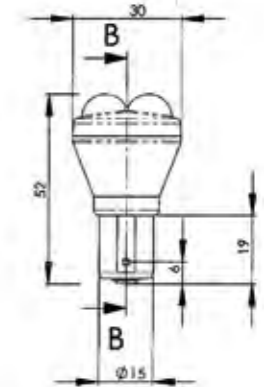

01
Empty bulb box with foam insert for H1 and H7

► Item no. 3720-03-222

► Product description

Replacement bulb box for 24 V and 12 V lights
With liner for H7 and H1 bulbs and additional
places for fuses and tail-light bulbs.

02
Box for replacement HGV bulbs 24 V H7/H1

► Item no. 3723-030
► Contents: 22 pieces

► Product description

Contents:

- 1 x 3723-064-155 Main headlight H1
- 1 x 3723-064-211 Main headlight H7
- 2 x 3723-393-0 Parking light 4 W HD
- 2 x 3723-563-7 Tail light 10 W HD
- 8 x 3723-075-11 Indicator and brake light 21 W
- 2 x 3720-064-29 Festoon 8.5-8 10 W
- 2 x 3731-010 Fuse 10 A
- 2 x 3731-015 Fuse 15 A
- 2 x 3731-020 Fuse 20 A
- 2 x 3731-025 Fuse 25 A

03
Glowpoint LED
With shatter-proof casing

► Item no. 3720-075-15

► Product description

- Voltage: 24
- Base: BA15s
- Wattage: 1 W
- Long service life: up to 10,000 operating hours
- Safety: is increased due to high luminance
- Saves energy and costs

03