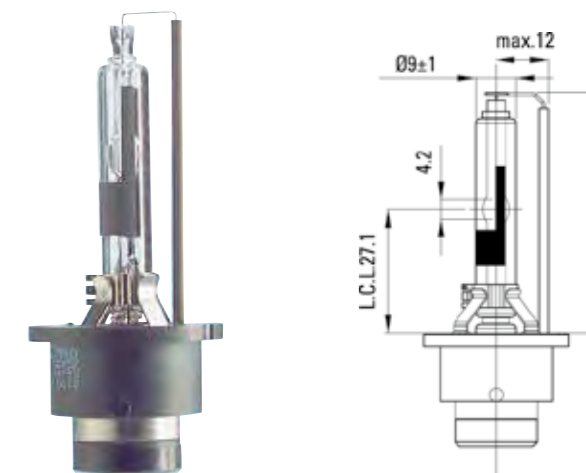

03
GAS DISCHARGE HEADLIGHT BULB D1S
 XENON

► Item no. 3720-064-224

- Product description
- Approx. 4,000 Kelvin
- Base: D1S
- Wattage: 35

04
Electric discharge lamp

- Product description
- No mercury
- Nominal voltage 42 Volt