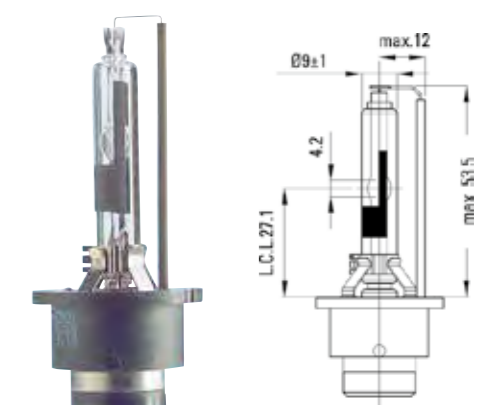

Halogen lamp

Item no.	Implementation	Base
3720-064-204	12V 60W HB3	P20d

Halogen lamp

Item no.	Implementation	Base
3720-064-205	12V 51W HB4	P22d

GAS DISCHARGE HEADLIGHT BULB D2S XENON

- ▶ Item no. 3720-064-222
- ▶ Product description
- For projector headlights
- Approx. 4,100 Kelvin
- Voltage: 12 to 85
- Base: D2S
- Wattage: 35

GAS DISCHARGE HEADLIGHT BULB D2R XENON

- ▶ Item no. 3720-064-223
- ▶ Product description
- For reflector headlights
- Approx. 4,000 Kelvin
- Voltage: 12 to 85
- Base: D2R
- Wattage: 35

GAS DISCHARGE HEADLIGHT BULB D1S XENON

- ▶ Item no. 3720-064-224
- ▶ Product description
- Approx. 4,000 Kelvin
- Base: D1S
- Wattage: 35

Electric discharge lamp

- ▶ Product description
- No mercury
- Nominal voltage 42 Volt
- ▶ Item no. 3720-064-225
- ▶ D3S 35W 3200 Lumen
- ▶ Item no. 3720-064-226
- ▶ D4S 35W 3200 Lumen
- ▶ Item no. 3720-064-227
- ▶ D4R 35W 2800 Lumen