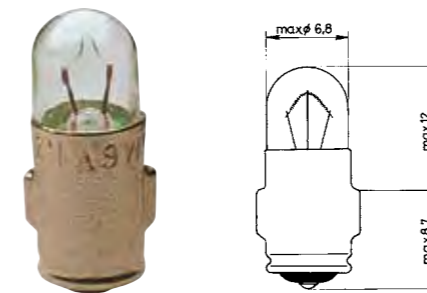

BA7s base

- Item no. 3720-038-99
- 3W