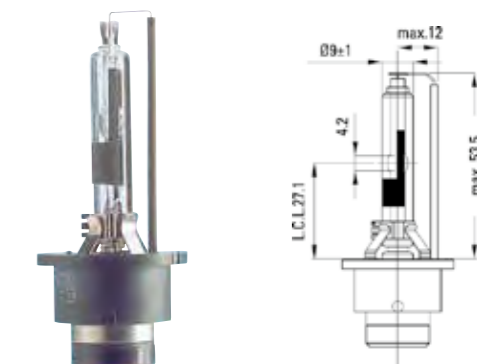

Halogen lamp

Item no.	Implementation	Base
3720-064-204	12V 60W HB3	P20d

Halogen lamp

Item no.	Implementation	Base
3720-064-205	12V 51W HB4	P22d

GAS DISCHARGE HEADLIGHT BULB D2S XENON

- ▶ Item no. 3720-064-222
- ▶ Product description
- For projector headlights
- Approx. 4,100 Kelvin
- Voltage: 12 to 85
- Base: D2S
- Wattage: 35

GAS DISCHARGE HEADLIGHT BULB D2R XENON

- ▶ Item no. 3720-064-223
- ▶ Product description
- For reflector headlights
- Approx. 4,000 Kelvin
- Voltage: 12 to 85
- Base: D2R
- Wattage: 35

GAS DISCHARGE HEADLIGHT BULB D1S XENON

- ▶ Item no. 3720-064-224
- ▶ Product description
- Approx. 4,000 Kelvin
- Base: D1S
- Wattage: 35

Electric discharge lamp

- ▶ Product description
- No mercury
- Nominal voltage 42 Volt
- ▶ Item no. 3720-064-225
- ▶ D3S 35W 3200 Lumen
- ▶ Item no. 3720-064-226
- ▶ D4S 35W 3200 Lumen
- ▶ Item no. 3720-064-227
- ▶ D4R 35W 2800 Lumen