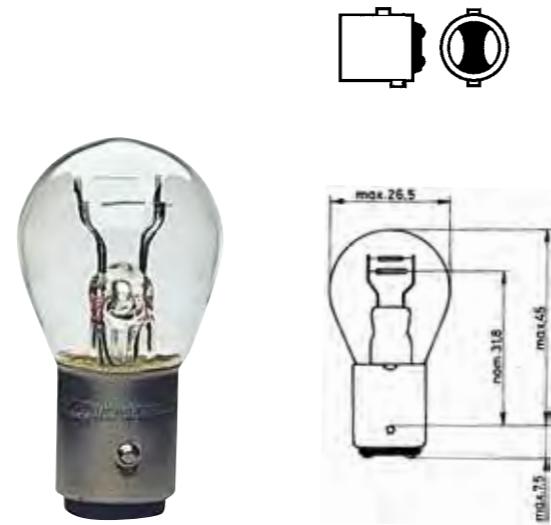

BAY15d base Normlight

- Item no. 3723-075-37
- 21/5W