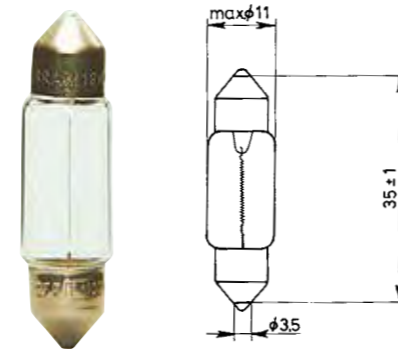

- ▶ Item no. 3720-064-224
- ▶ Product description
- Approx. 4,000 Kelvin
- Base: D1S
- Wattage: 35

Electric discharge lamp

- ▶ Product description
- No mercury
- Nominal voltage 42 Volt
- ▶ Item no. 3720-064-225
- ▶ D3S 35W 3200 Lumen
- ▶ Item no. 3720-064-226
- ▶ D4S 35W 3200 Lumen
- ▶ Item no. 3720-064-227
- ▶ D4R 35W 2800 Lumen

Tubular lamp 8.5x8

35 mm

- ▶ Item no. 3720-064-18
- ▶ 5W

- ▶ Item no. 3720-064-19
- ▶ 10W

Festoon 8.5x8 Normlight

35 mm

- ▶ Item no. 3723-064-18
- ▶ 5W, Normlight

Tubular lamp 8.5x8