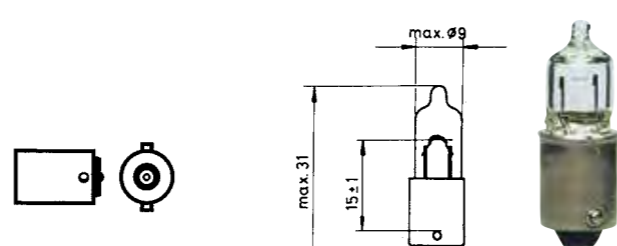

BAX9s Halogen base

Suitable for Audi/VW, BMW, Alfa Romeo, Mercedes Benz

- Item no. 3720-064-132
- 6W
- Item no. 3720-064-133
- 21W