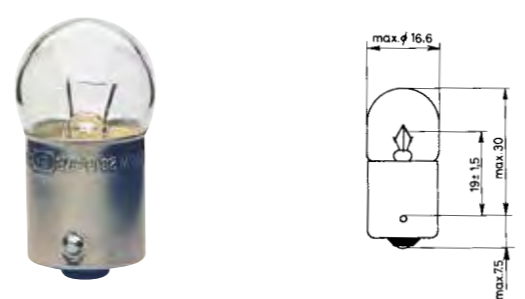

BA15s base

- Item no. 3720-050-07
- 5W

- Item no. 3720-050-08
- 10W

- Item no. 3723-050-07
- 5W Normlight

- Item no. 3723-050-08
- 10W Normlight