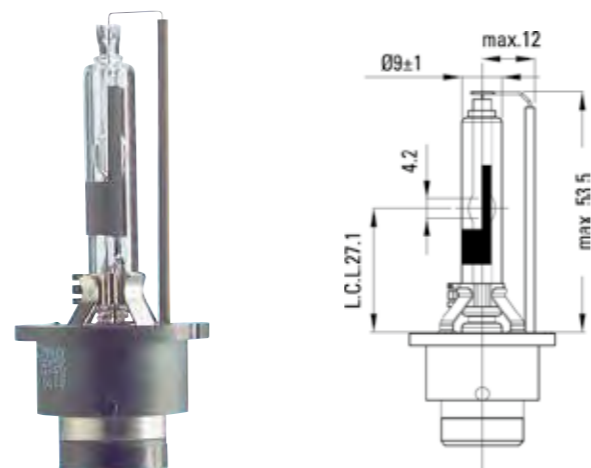

01
GAS DISCHARGE HEADLIGHT BULB D2S
XENON

► Item no. 3720-064-222

- Product description
- For projector headlights
- Approx. 4,100 Kelvin
- Voltage: 12 to 85
- Base: D2S
- Wattage: 35

02
GAS DISCHARGE HEADLIGHT BULB D2R
XENON

► Item no. 3720-064-223

- Product description
- For reflector headlights
- Approx. 4,000 Kelvin
- Voltage: 12 to 85
- Base: D2R
- Wattage: 35

03
GAS DISCHARGE HEADLIGHT BULB D1S
XENON

► Item no. 3720-064-224

- Product description
- Approx. 4,000 Kelvin
- Base: D1S
- Wattage: 35

04
Electric discharge lamp

- Product description
- No mercury
- Nominal voltage 42 Volt

- Model
- Item no. 3720-064-225
- D3S 35W 3200 Lumen
- Item no. 3720-064-226
- D4S 35W 3200 Lumen
- Item no. 3720-064-227
- D4R 35W 2800 Lumen