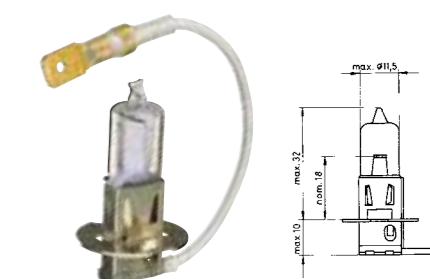

H3

Item no.	Implementation	Base
3720-064-156	12V H3 55W	PK22s

Item no.	Implementation	Base
3723-064-156	12V H3 55W	PK22s