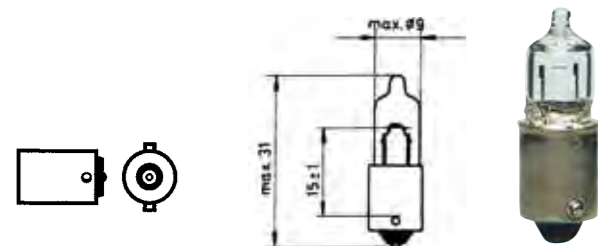

BA9s Halogen base

- Item no. 3720-064-190
- 5W
- Item no. 3720-064-191
- 10W
- Item no. 3720-064-192
- 20W