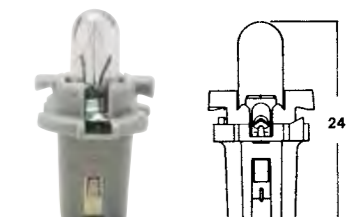

B8,7d

- Item no. 3720-027-409
- 1.2W grey