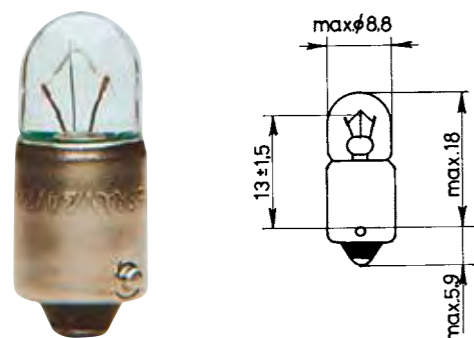

BA9s base

- Item no. 3720-039-30
- 4W
- Item no. 3720-752-6
- 4W HD LL
- Item no. 3720-037-97
- 2W