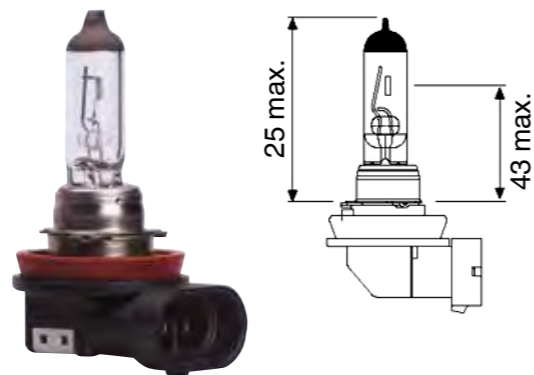

Item no.	Implementation	Base
3720-064-206	12V H11 55W	PGJ19-2