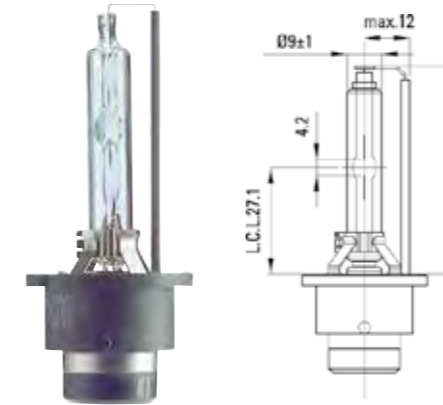

Halogen lamp

Item no.	Implementation	Base
3720-064-204	12V 60W HB3	P20d

Halogen lamp

Item no.	Implementation	Base
3720-064-205	12V 51W HB4	P22d

GAS DISCHARGE HEADLIGHT BULB D2S XENON

- ▶ Item no. 3720-064-222
- ▶ Product description
- For projector headlights
- Approx. 4,100 Kelvin
- Voltage: 12 to 85
- Base: D2S
- Wattage: 35

GAS DISCHARGE HEADLIGHT BULB D2R XENON

- ▶ Item no. 3720-064-223
- ▶ Product description
- For reflector headlights
- Approx. 4,000 Kelvin
- Voltage: 12 to 85
- Base: D2R
- Wattage: 35

GAS DISCHARGE HEADLIGHT BULB D1S XENON

- ▶ Item no. 3720-064-224
- ▶ Product description
- Approx. 4,000 Kelvin
- Base: D1S
- Wattage: 35

Electric discharge lamp

- ▶ Product description
- No mercury
- Nominal voltage 42 Volt
- ▶ Item no. 3720-064-225
- ▶ D3S 35W 3200 Lumen
- ▶ Item no. 3720-064-226
- ▶ D4S 35W 3200 Lumen
- ▶ Item no. 3720-064-227
- ▶ D4R 35W 2800 Lumen