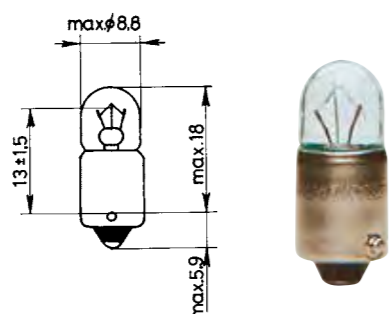

BA9s base

- Item no. 3720-038-93
- 4W
- Item no. 3720-038-94
- 3W
- Item no. 3720-037-96
- 2W