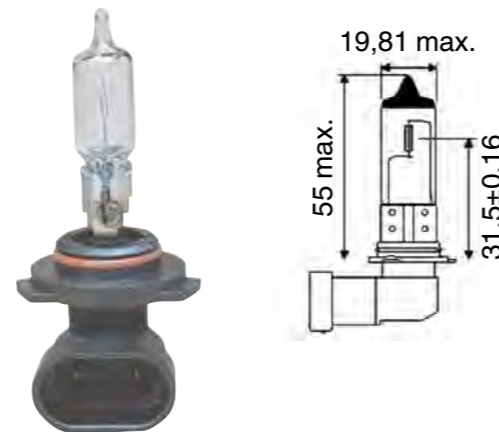

Duolux

- ▶ Product description
- Symmetrical

Item no.	Implementation	Base
3720-073-27	12V 35/35W	BA20d

Duolux

- ▶ Product description
- asymmetrical

Item no.	Implementation	Base
3720-079-51	12V 45/40W	P45t

Halogen lamp

Item no.	Implementation	Base
3720-064-204	12V 60W HB3	P20d

Halogen lamp

Item no.	Implementation	Base
3720-064-205	12V 51W HB4	P22d

GAS DISCHARGE HEADLIGHT BULB D2S XENON

- ▶ Item no. 3720-064-222
- ▶ Product description
- For projector headlights
- Approx. 4,100 Kelvin
- Voltage: 12 to 85
- Base: D2S
- Wattage: 35

GAS DISCHARGE HEADLIGHT BULB D2R XENON

- ▶ Item no. 3720-064-223
- ▶ Product description
- For reflector headlights
- Approx. 4,000 Kelvin
- Voltage: 12 to 85
- Base: D2R
- Wattage: 35

GAS DISCHARGE HEADLIGHT BULB D1S XENON

- ▶ Item no. 3720-064-224
- ▶ Product description
- Approx. 4,000 Kelvin
- Base: D1S
- Wattage: 35

Electric discharge lamp

- ▶ Product description
- No mercury
- Nominal voltage 42 Volt
- ▶ Item no. 3720-064-225
- ▶ D3S 35W 3200 Lumen
- ▶ Item no. 3720-064-226
- ▶ D4S 35W 3200 Lumen
- ▶ Item no. 3720-064-227
- ▶ D4R 35W 2800 Lumen