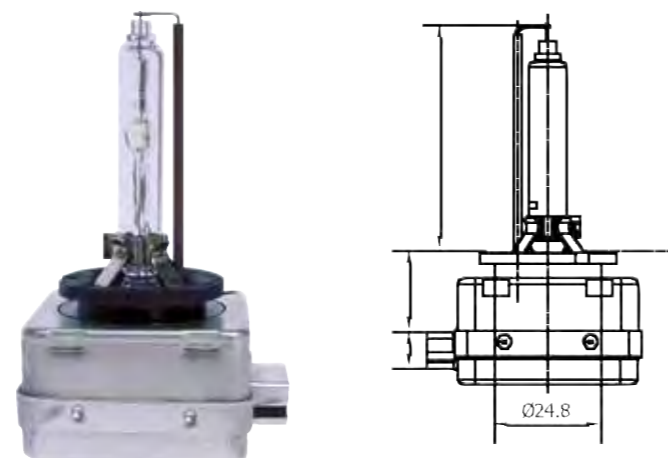

03
GAS DISCHARGE HEADLIGHT BULB D1S
XENON

► Item no. 3720-064-224

- Product description
- Approx. 4,000 Kelvin
- Base: D1S
- Wattage: 35

04
Electric discharge lamp

- Product description
- No mercury
- Nominal voltage 42 Volt