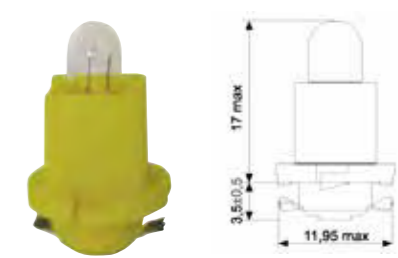

B9

- ▶ Item no. 3720-027-603
- ▶ 2.4W white

EBS R4

- ▶ Item no. 3720-027-605
- ▶ 1.2W, yellow

Bx8,5d

- ▶ Item no. 3720-027-600
- ▶ 1.2W, brown

01
Empty bulb box with foam insert for H1 and H7

► Item no. 3720-03-222