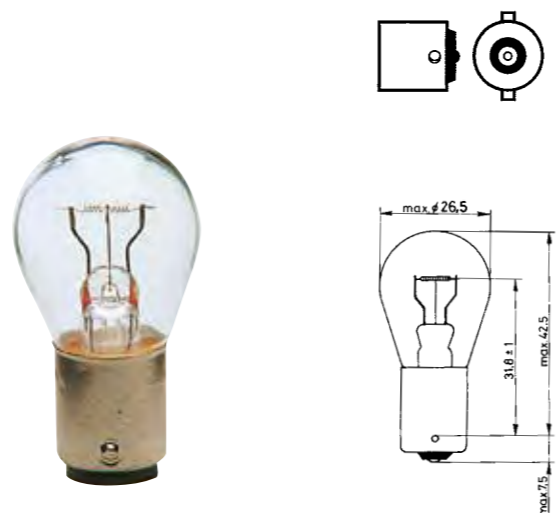

BA15s base

- Item no. 3720-075-27
- 18W

- Item no. 3720-075-06
- 21W

- Item no. 3723-075-06
- 21W Normlight