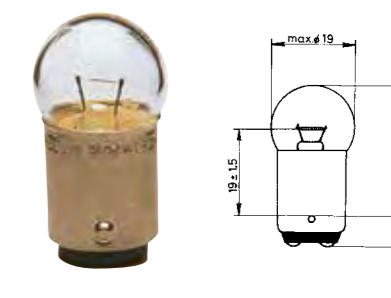

BA15s base

5 W

- Item no. 3720-054-07