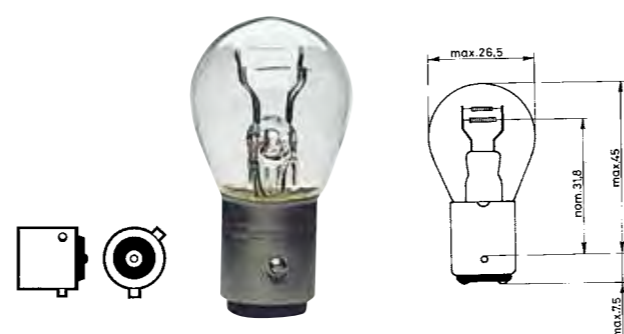

BAZ15d base

21/4 W

- Item no. 3720-075-08