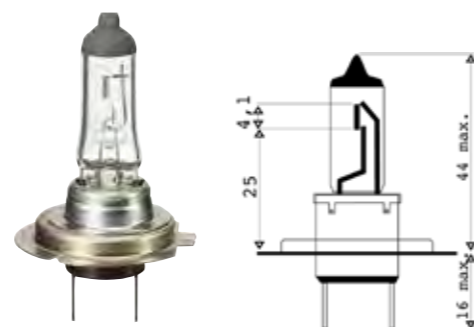

H7

Item no.	Implementation	Base
3720-064-209	12V H7 55W Long-Life	Px26d
3720-064-252	12V Vision Plus +50%	Px26d
3720-064-265	12V H7 Set +90%	Px26d
3720-064-210	12V Osram Ultra Life	Px26d

Item no.	Implementation	Base
3723-064-201	12V H7 55W	Px26d
3723-064-209	12V H7 55W Long-Life	Px26d