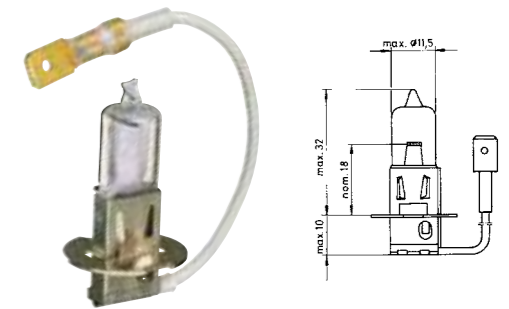

H3

Item no.	Implementation	Base
3720-064-271	24V H3 70W HD LL	PK22s

Item no.	Implementation	Base
3723-064-151	24V H3 70W	PK22s