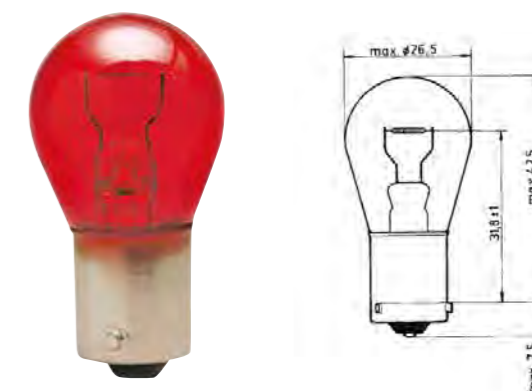

BAW15s base red Ford

- Item no. 3720-075-091
- 21/5W

- Item no. 3720-075-09
- 21W