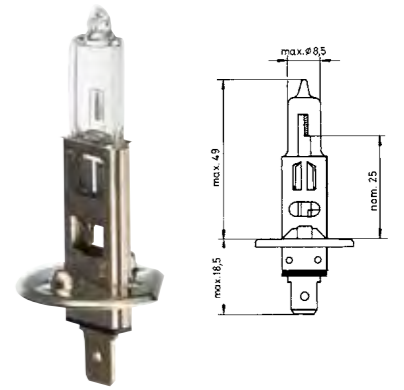

H7

- Up to 100% more light on the road
- Up to 100% longer life (LL)

Item no.	Implementation	Base
3720-064-274	24V H7 70W HD LL, Osram Truckstar Pro	Px26d

H7

Item no.	Implementation	Base
3720-064-273	24V H7 70W HD LL	Px26d

Item no.	Implementation	Base
3723-064-211	24V H7 70W	Px26d

H4

Item no.	Implementation	Base
3720-064-272	24V H4 70/75W HD LL	P43t

Item no.	Implementation	Base
3723-064-196	24V H4 70/75W	P43t
3723-064-197	24V H4 70/75W HD	P43t

H1

Item no.	Implementation	Base
3720-064-270	24V H1 70W HD LL	P14.5s

Item no.	Implementation	Base
3723-064-155	24V H1 70W	P14.5s

H3

Item no.	Implementation	Base
3720-064-271	24V H3 70W HD LL	PK22s

Item no.	Implementation	Base
3723-064-151	24V H3 70W	PK22s

H11

► Item no. 3720-064-217

- Location: Main headlamps
- Operating voltage: 24V
- Power output: 70W
- Base designation: PGJ19-2
- Type: H11 e1