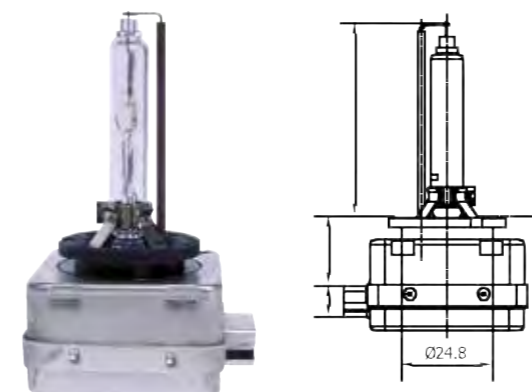

Halogen lamp

Item no.	Implementation	Base
3720-064-204	12V 60W HB3	P20d

Halogen lamp

Item no.	Implementation	Base
3720-064-205	12V 51W HB4	P22d

GAS DISCHARGE HEADLIGHT BULB D2S XENON

- ▶ Item no. 3720-064-222
- ▶ Product description
- For projector headlights
- Approx. 4,100 Kelvin
- Voltage: 12 to 85
- Base: D2S
- Wattage: 35

- ▶ Item no. 3720-064-224
- ▶ Product description
- Approx. 4,000 Kelvin
- Base: D1S
- Wattage: 35

Electric discharge lamp

- ▶ Product description
- No mercury
- Nominal voltage 42 Volt
- ▶ Item no. 3720-064-225
- ▶ D3S 35W 3200 Lumen
- ▶ Item no. 3720-064-226
- ▶ D4S 35W 3200 Lumen
- ▶ Item no. 3720-064-227
- ▶ D4R 35W 2800 Lumen